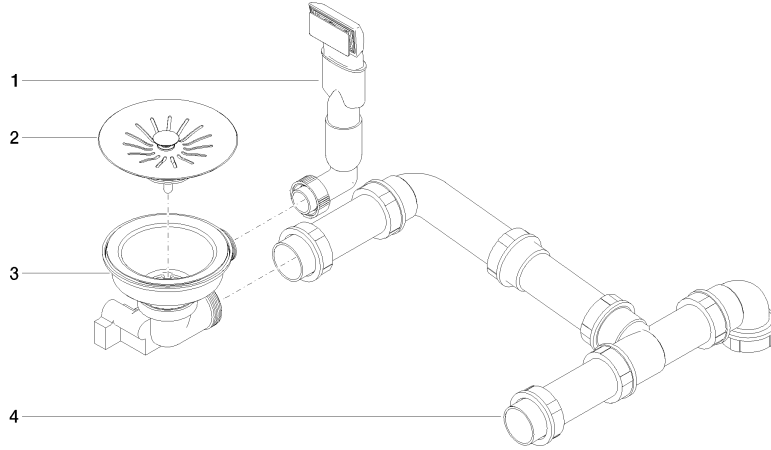

Pop-up waste and overflow closable by hand - Stainless Steel

10 415 003

- 3/2" drain valve closable by hand
- concealed overflow
- strainer insert
- suitable for sink 38 180 003

Only suitable for combining with polished high-grade steel kitchen sinks.

Pop-up waste and overflow closable by hand - Stainless Steel

10 415 003

Pop-up waste and overflow closable by hand - Stainless Steel

10 415 003

Spare parts list

No.	Item Number	Name	Quantity used	Delivery time
1	90 11 01 200 09-85	connection	1	60
2	90 11 01 200 07-85	plug	1	60
3	90 11 01 200 08-85	casing (completely)	1	2
4	90 11 01 200 02 90	piping	1	60